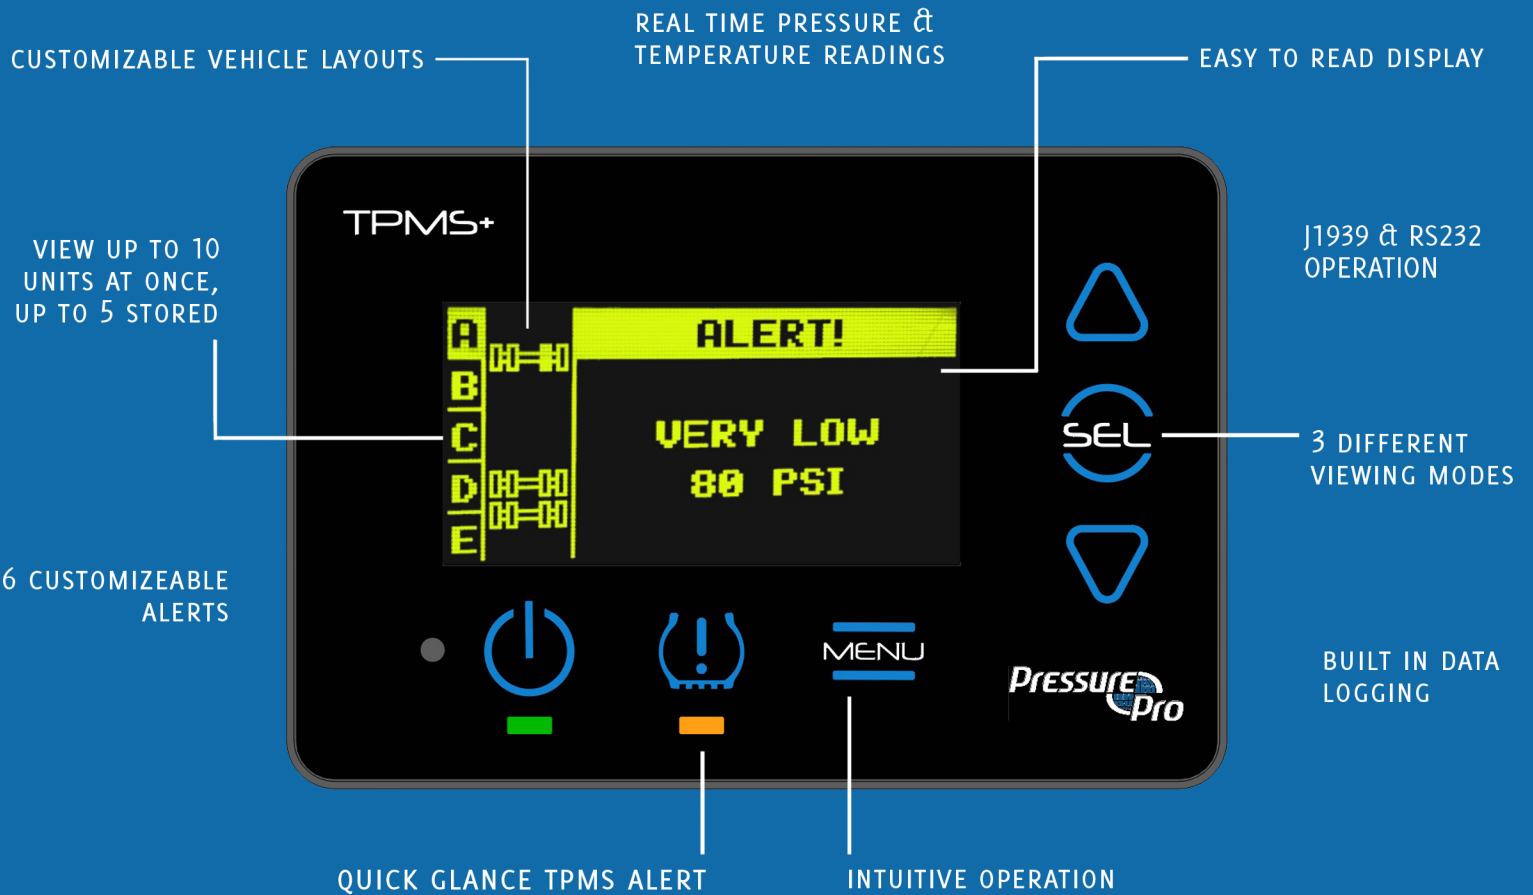

*The next generation of TPMS is here.
PressurePro PULSE, a revolution ahead.*

Unmatched flexibility. Unrivaled viewability. Unparalleled capabilities. Unquestioned performance.

That's just a few of the things PULSE™ gives you. The first release in PressurePro's barrier breaking TPMS+ platform, PULSE™ utilizes PressurePro's market leading technology while taking it to the next level with a comprehensive list of new capabilities, never before seen in the TPMS market.

Tires are the heartbeat of your operation. Keep your finger on the pulse. **A revolution in TPMS is here. Put it to work for you.**

- ALL NEW EASY TO READ DISPLAY
- REAL TIME PRESSURE & TEMPERATURE READINGS
- HIGH AND LOW PRESSURE & TEMP WARNINGS
- FULLY ADJUSTABLE REFERENCE PRESSURES AND ALERTS
- FULLY CONFIGURABLE VEHICLE LAYOUT
- MULTIPLE DISPLAY TYPES (PER UNIT, AXLE OR TIRE)
- DATA LOGGING WITH SD CARD STORAGE
- MONITORS UP TO 80 TIRES / UP TO 5 STORED VEHICLES

PressurePro
THE BEST IN TPMS

WWW.PRESSUREPRO.US | @PRESSUREPROTPMS

PULSE

It's not just TPMS, it's TPMS+

A Revolution Ahead... THE BEST IN TPMS Pressure Pro

- TPMS+'s easy to read display features automatic brightness adjustment for maximized viewing.
- Quick glance alert provides immediate, easy-to-see, warning to all alerts.
- Customizable vehicle layouts allow customers to build their unit to fit their exact needs.
- 6 customizable alerts (2 low and high pressure, high temp., cross axle & leak alert) provide the market's most advanced warning system.
- 3 different viewing modes allow customers to choose their preferred screen layout.
- Intuitive operation guides users through simple installation and allows effortless use.
- Data logging, J1939 & RS232 capabilities unlock advanced monitoring options and information.
- Advanced technology allows users to store 5 pre-programmed units allowing easy transfer between vehicles or small scale drop-&-hook.