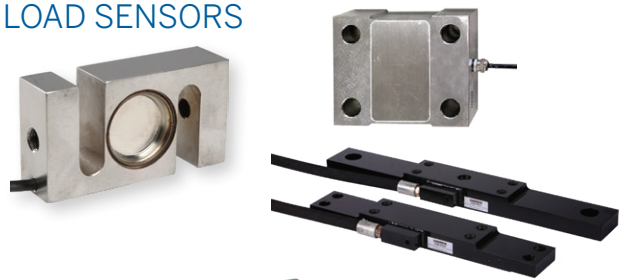

Optimize payload,
track productivity
with accurate
bin weights

LOADRITE E2750 Refuse Truck Scales

Legally charge by bin weight

TRACK AND IMPROVE YOUR REFUSE OPERATION WITH ACCURATE INFORMATION

The Trimble® LOADRITE® E2750 weighing system gives you the information to increase efficiency and maximize your profits. Track the weight of each bin so you can provide accurate weights to your customers for environmental reporting and help reduce their carbon footprint by increasing their recycling rate. The E2750 is easy to use and integrates into your onboard computers. Accurate to within +/- 2% margin of error, the system provides essential information to improve the operations of your business.

Application

- ▶ Suitable for front, rear and hook lift trucks.
- ▶ Other applications available on request.

(LFT available on selected models)

Front lift truck

Rear lift truck

1 INDICATOR

2 LOAD SENSORS

3 POSITION SENSORS